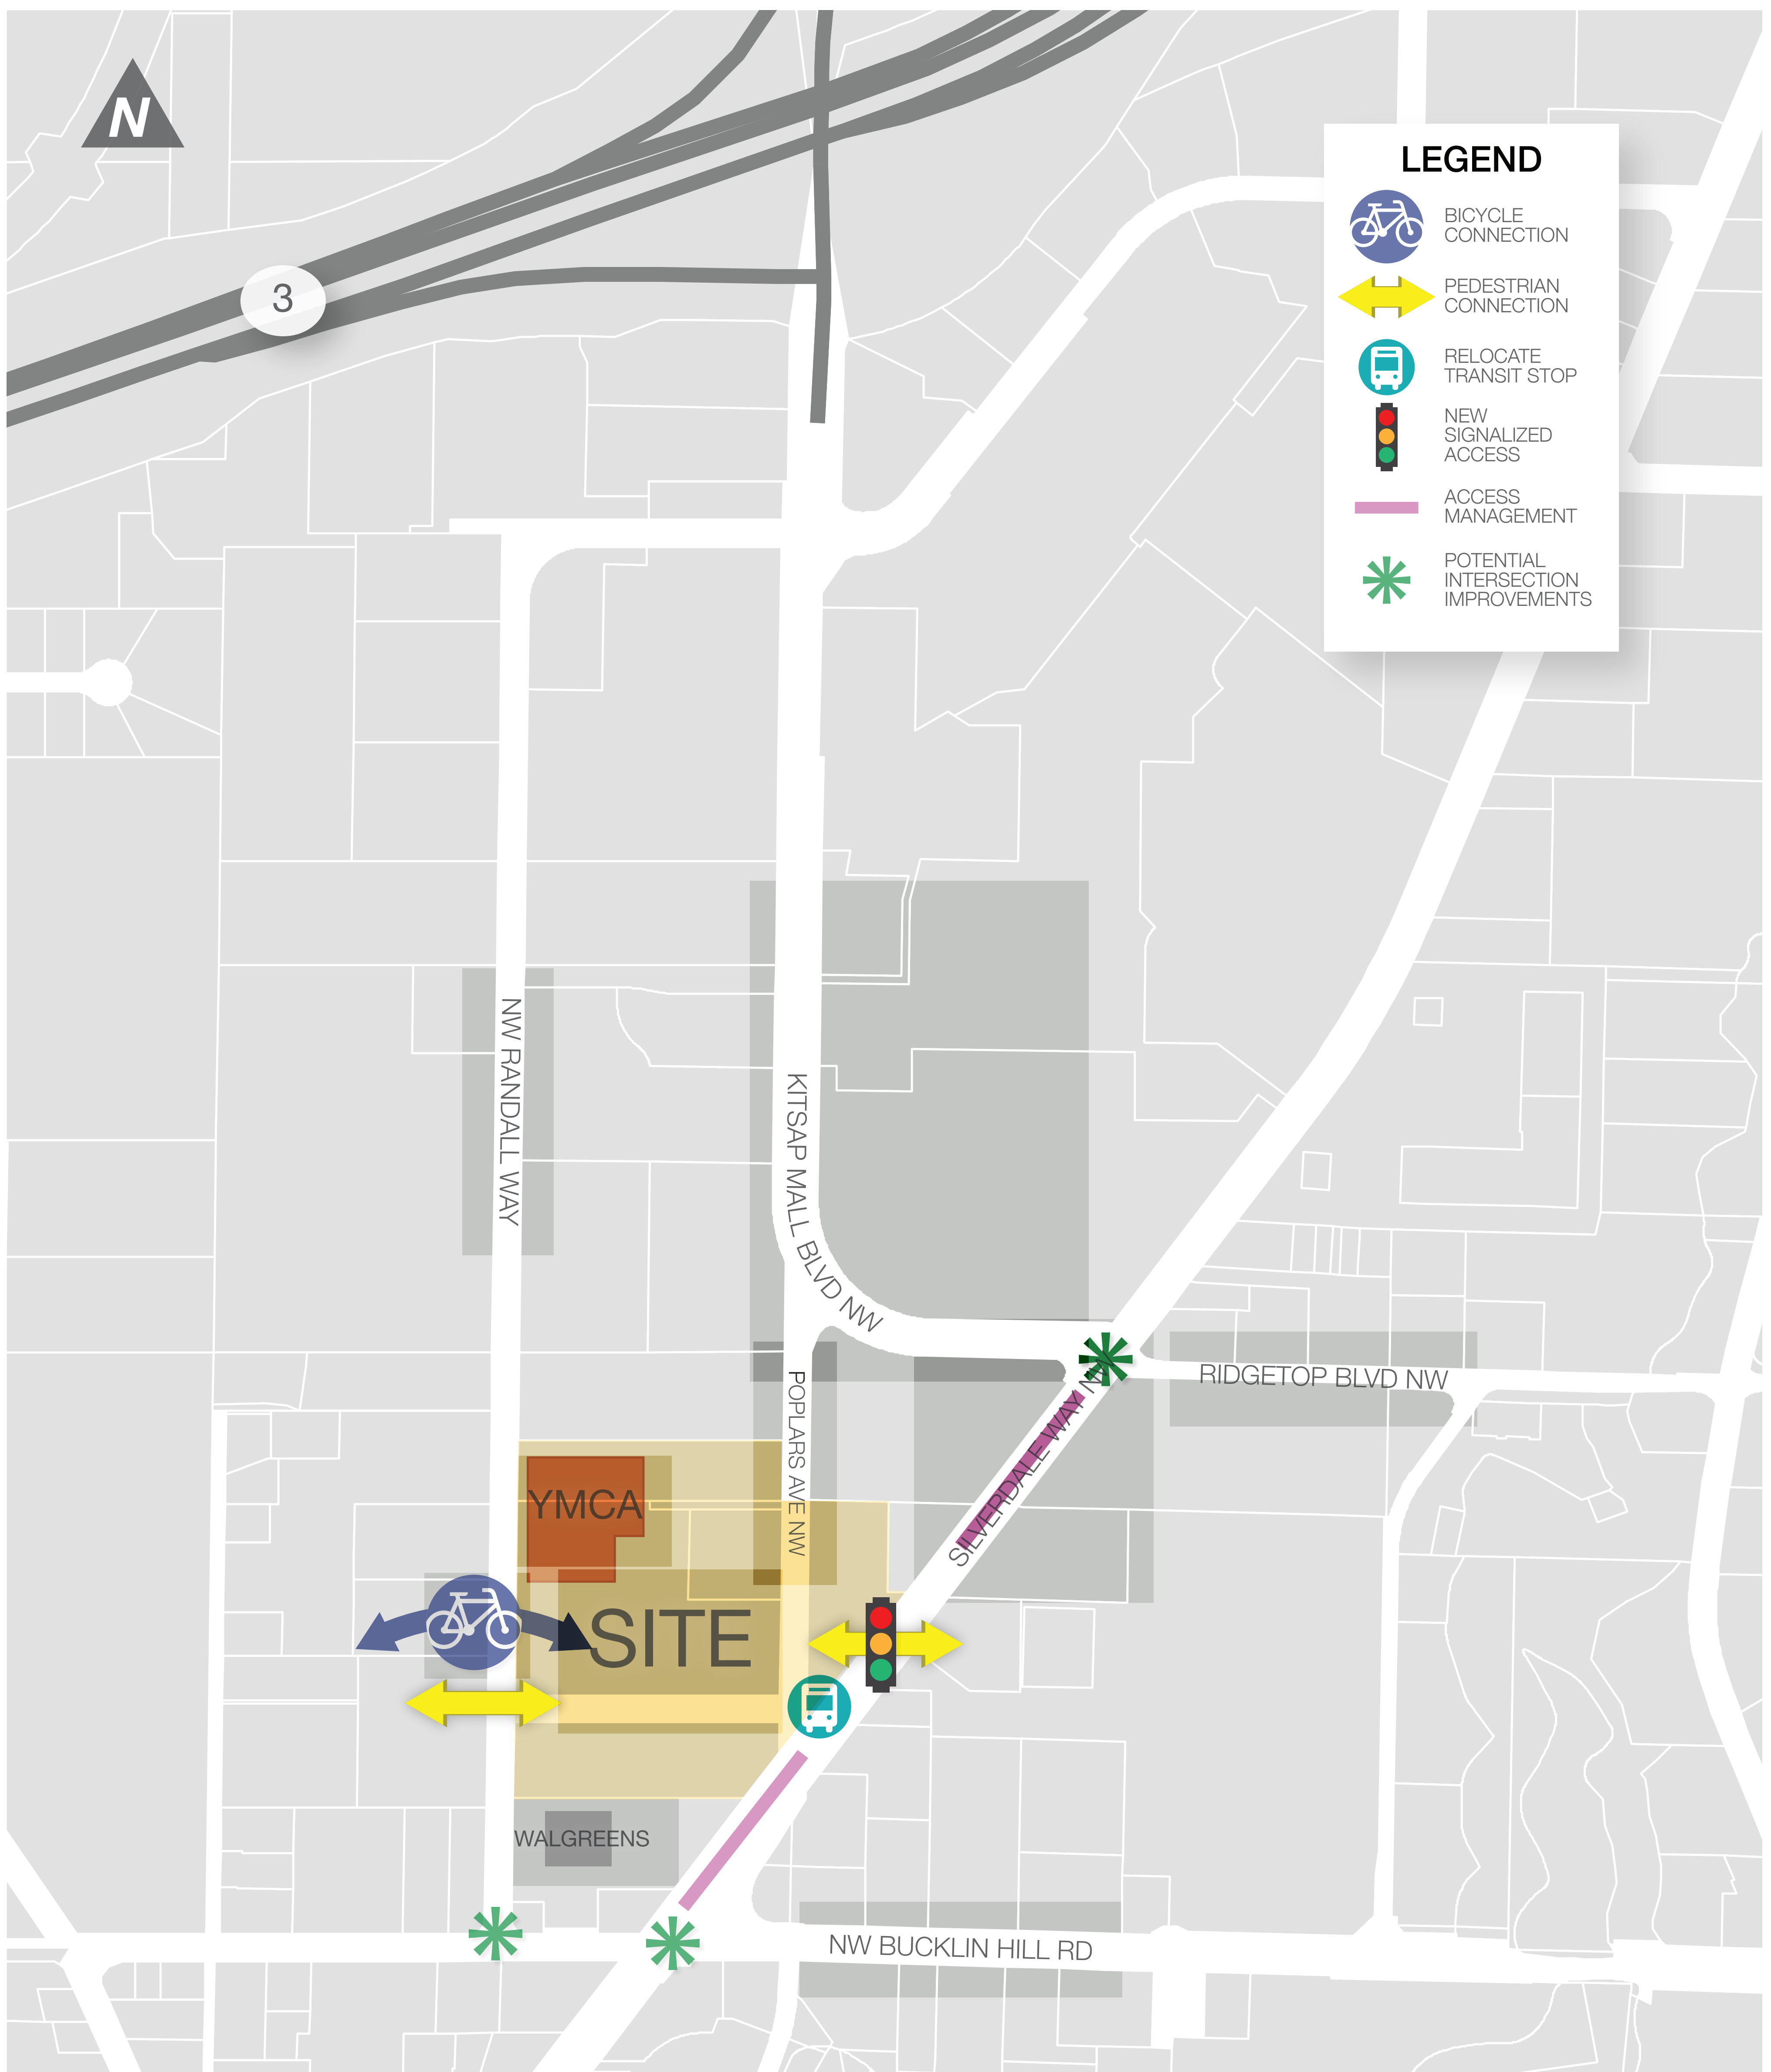

Multimodal Considerations

Opportunities and Constraints

- Relocation of Silverdale Way NW transit stops
- Improved pedestrian and bicycle connections, consistent with Regional Center Goals
- Reduce conflicts and congestion on Silverdale Way NW with access management

CK Community Campus